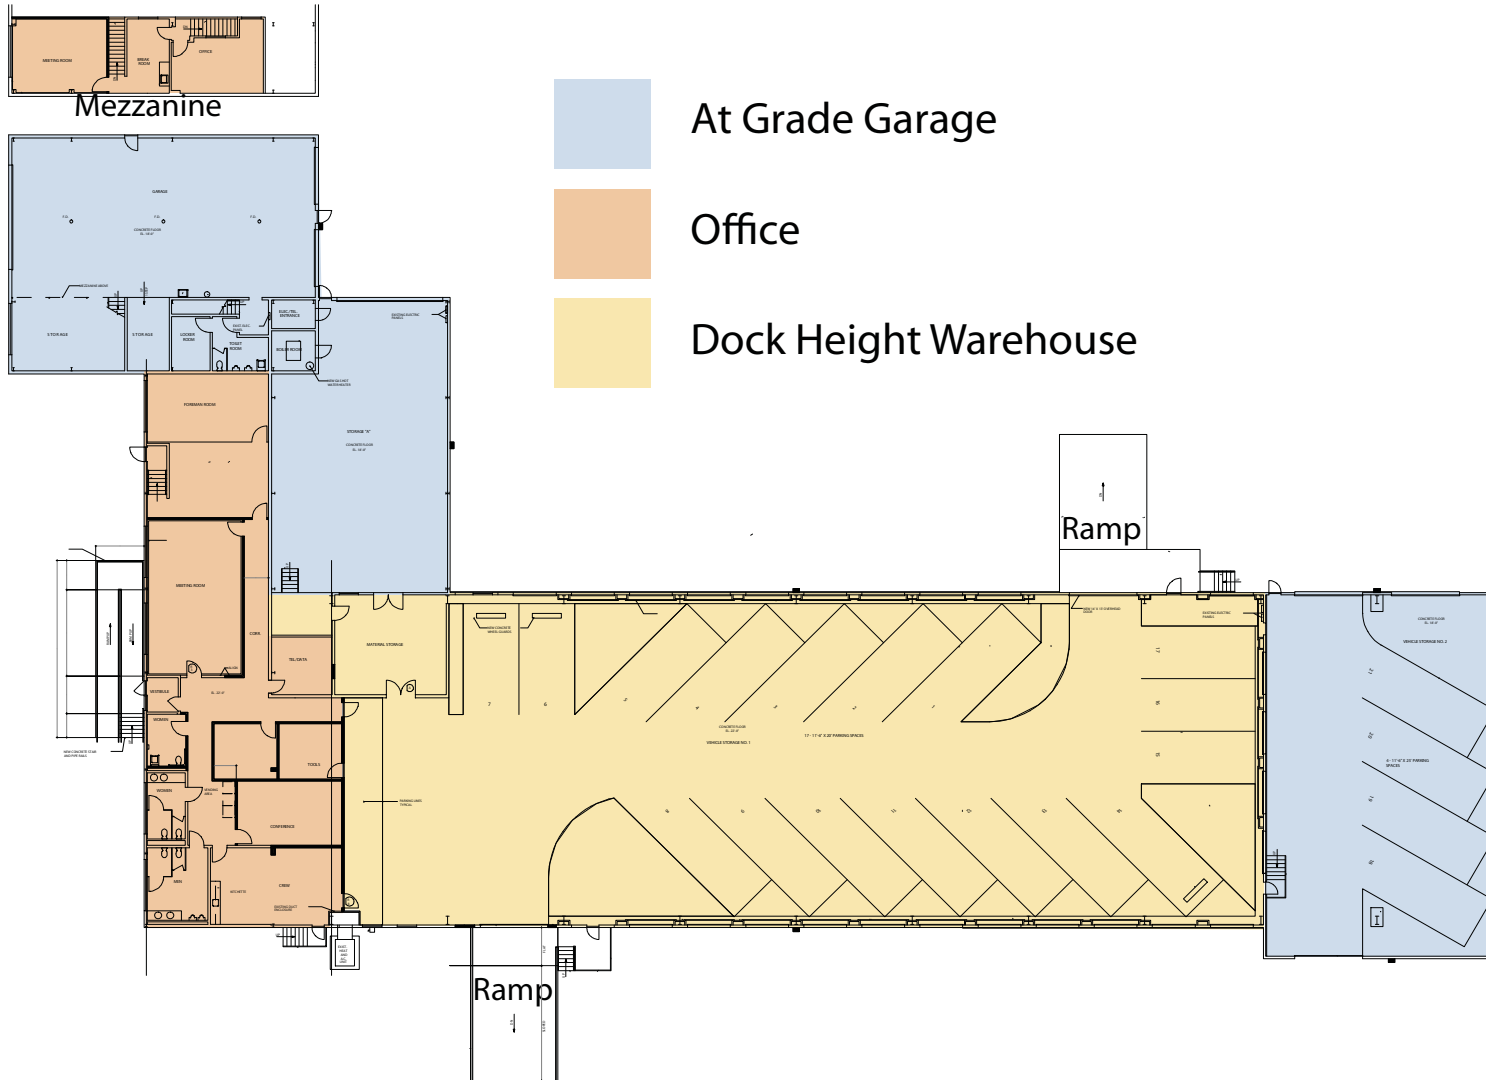

# Floor Plan

**326 COMMERCIAL ST.  
MALDEN, MA**

**Available:** 26,476 SF  
Includes 4,565 SF of Office

**Total Land Area:** 3.13 Acres

Not to Scale | For Illustrative Purposes Only

**CP**  
**COMBINED PROPERTIES**

## Site Plan

326 COMMERCIAL ST.  
MALDEN, MA

**Available:** 26,476 SF  
Includes 4,565 SF of Office

**Total Land Area:** 3.13 Acres

Not to Scale | For Illustrative Purposes Only

COMBINED PROPERTIES®

Since 1935