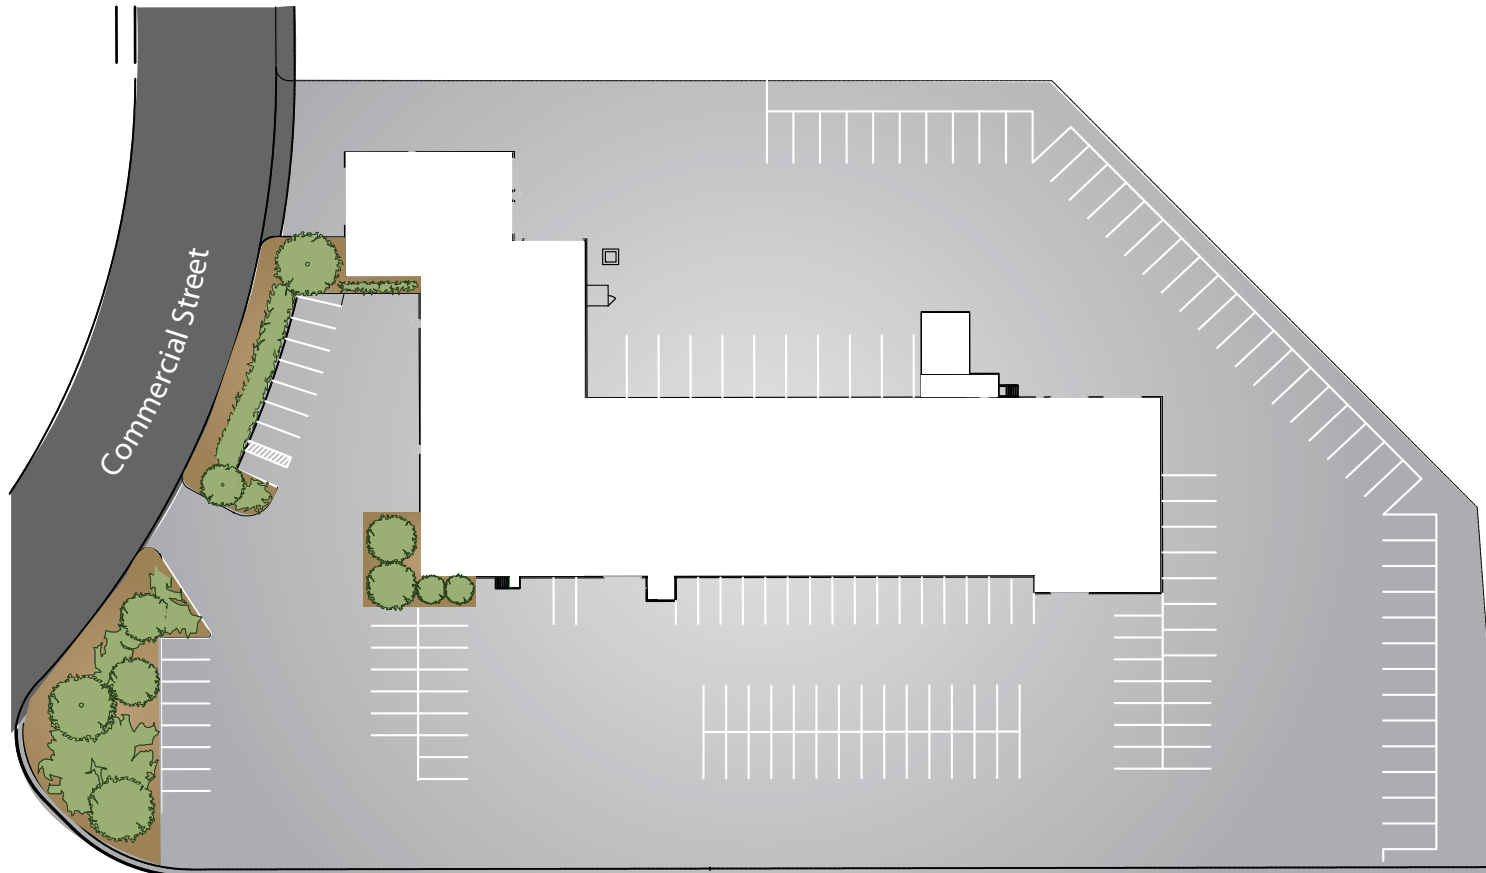

# Floor Plan

**326 COMMERCIAL ST.  
MALDEN, MA**

**Available:** 26,476 SF  
Includes 4,565 SF of Office

**Total Land Area:** 3.13 Acres

Not to Scale | For Illustrative Purposes Only

**CP**  
**COMBINED PROPERTIES**

## Site Plan

326 COMMERCIAL ST.  
MALDEN, MA

**Available:** 26,476 SF  
Includes 4,565 SF of Office

**Total Land Area:** 3.13 Acres

Not to Scale | For Illustrative Purposes Only

COMBINED PROPERTIES®

Since 1935